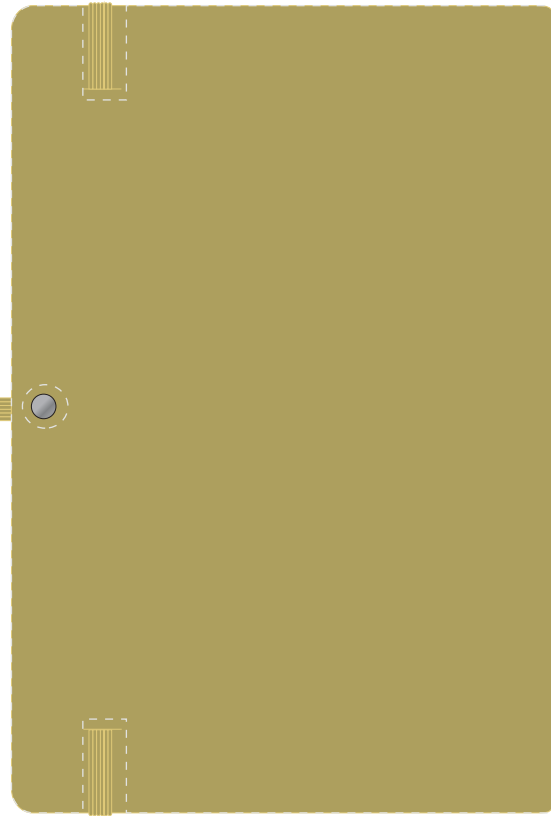

**PANTONE REFERENCE(S)**

 Full Colour (Edge to Edge)

Product Image for visualisation
- colours may vary

ARTWORK SCALE 50%

ARTWORK SCALE 50%

The dashed line is to demonstrate print area and will not appear on your printed item

To proceed, please approve visual via the online system.

ARTWORK SCALE 100%
Max print area: Edge to Edge

ARTWORK SCALE 100%
Max print area: Edge to Edge